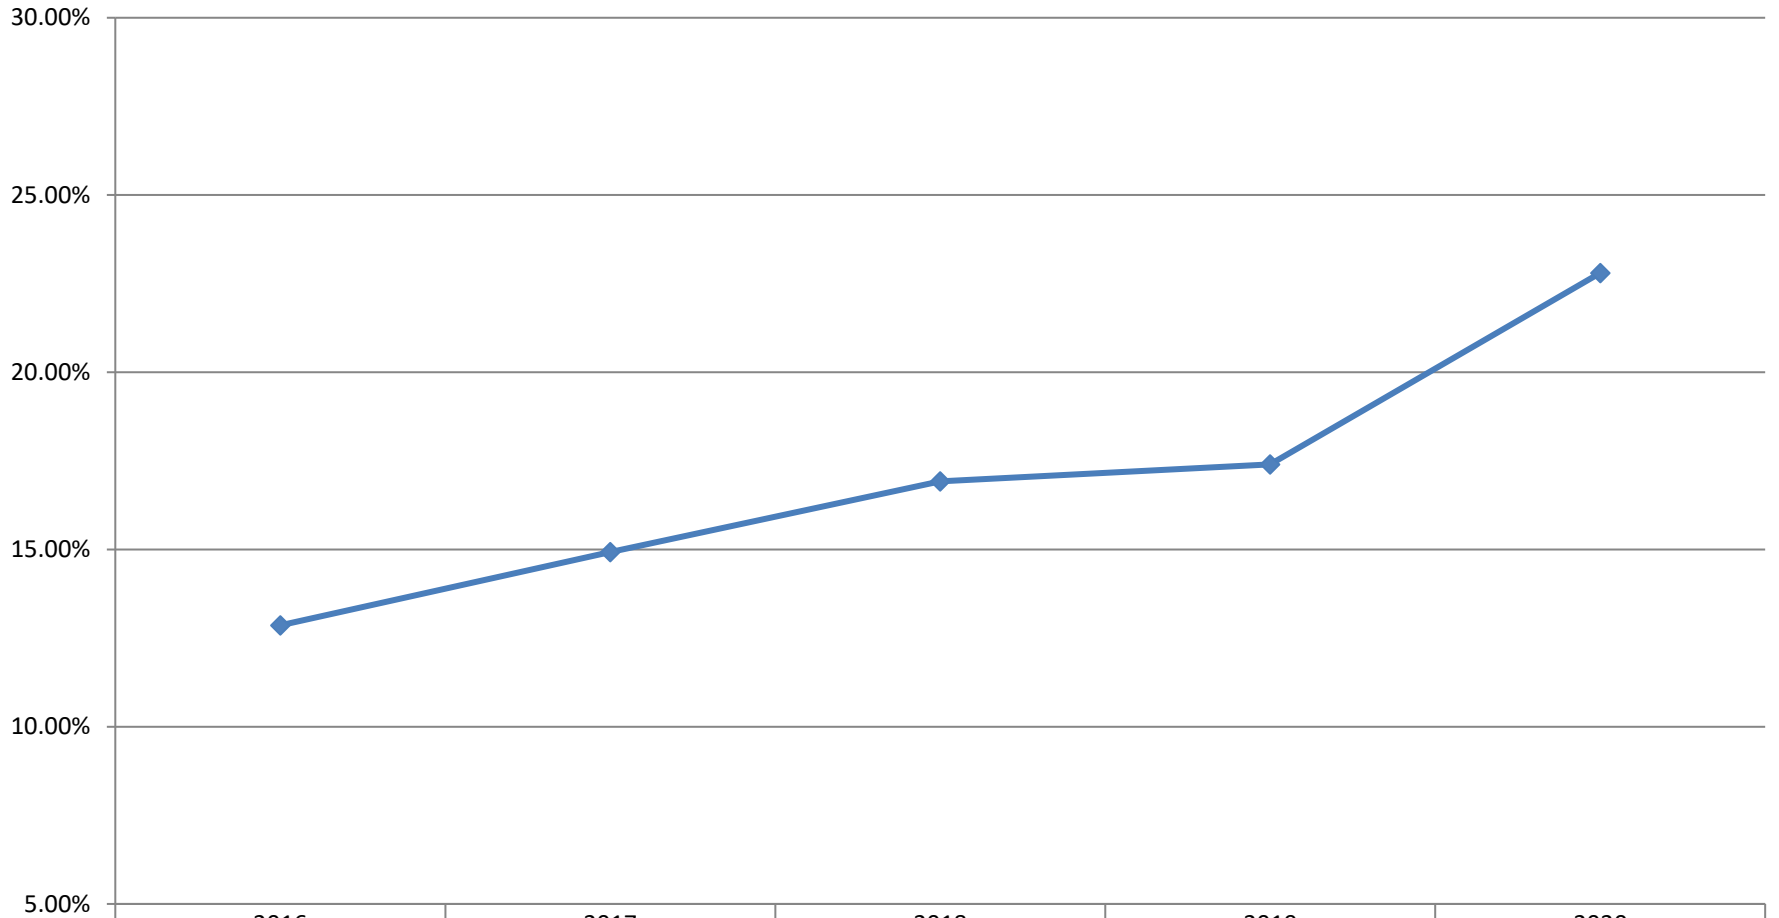

## NJEIS Indicator #4 Response Rate Trend FFY 2016-2020

	2016	2017	2018	2019	2020
◆ Response Rate	12.86%	14.93%	16.92%	17.40%	22.80%
■ Mailed	4581	4214	4321	6776	6275
▲ Returned	589	629	731	1179	1430